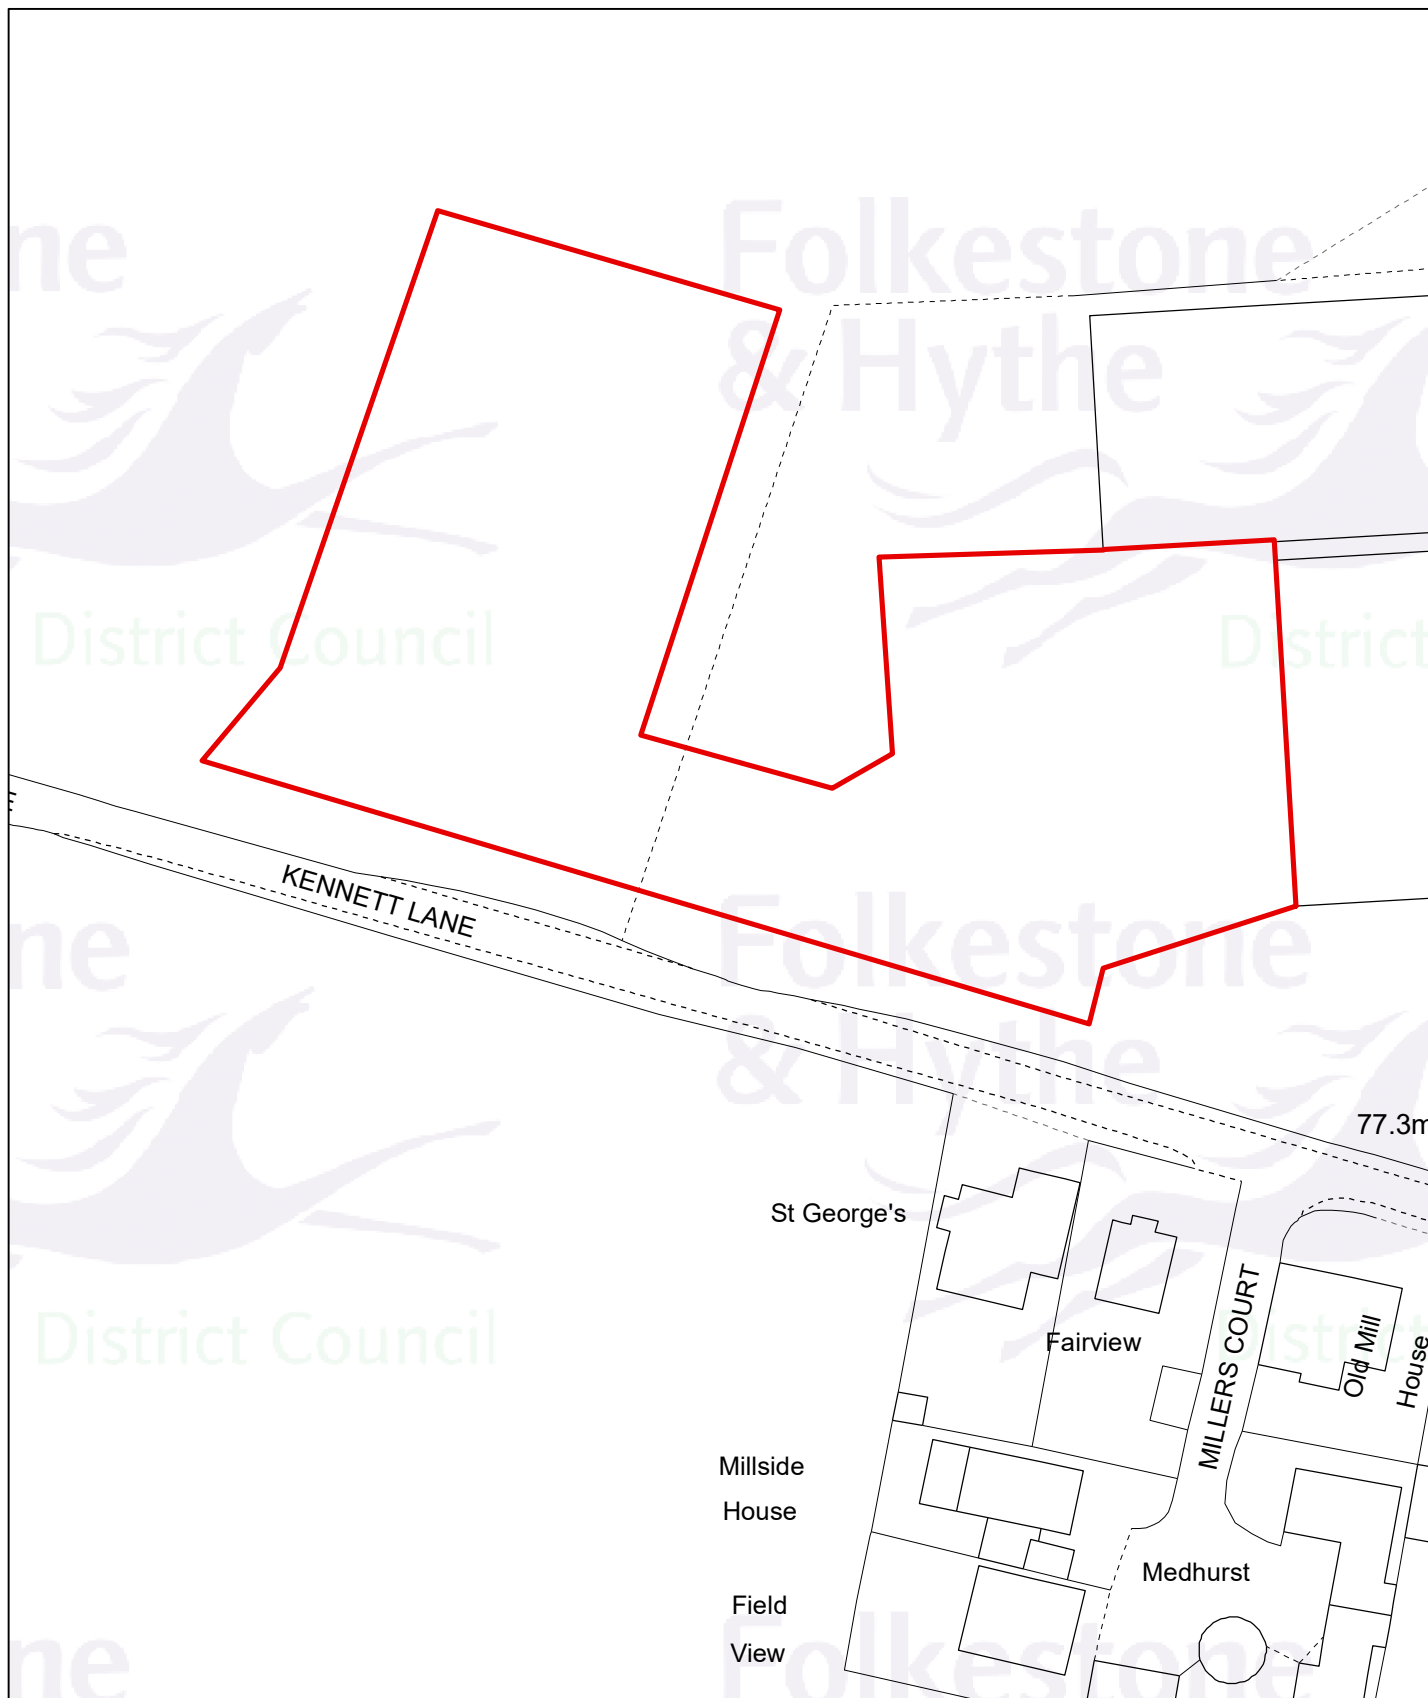

**Plan referred to in Section 192**  
**Yew Tree Farm, Stone Street, Stanford, Ashford, TN25 6DH**

Planning Application:  
21/1488/FH  
Drawn date:  
05 Apr 2022  
Drawn by:  
A.Gheorghita  
Drawing ref:  
1237/CO/LS

  
Llywelyn Lloyd  
Chief Planning Officer

Contains Ordnance Survey data  
© Crown copyright and database right  
Folkestone & Hythe District Council 100019677 - 2022

0 5 10 20 30 40 50  
Meters

Drawn at 1:800 on A4